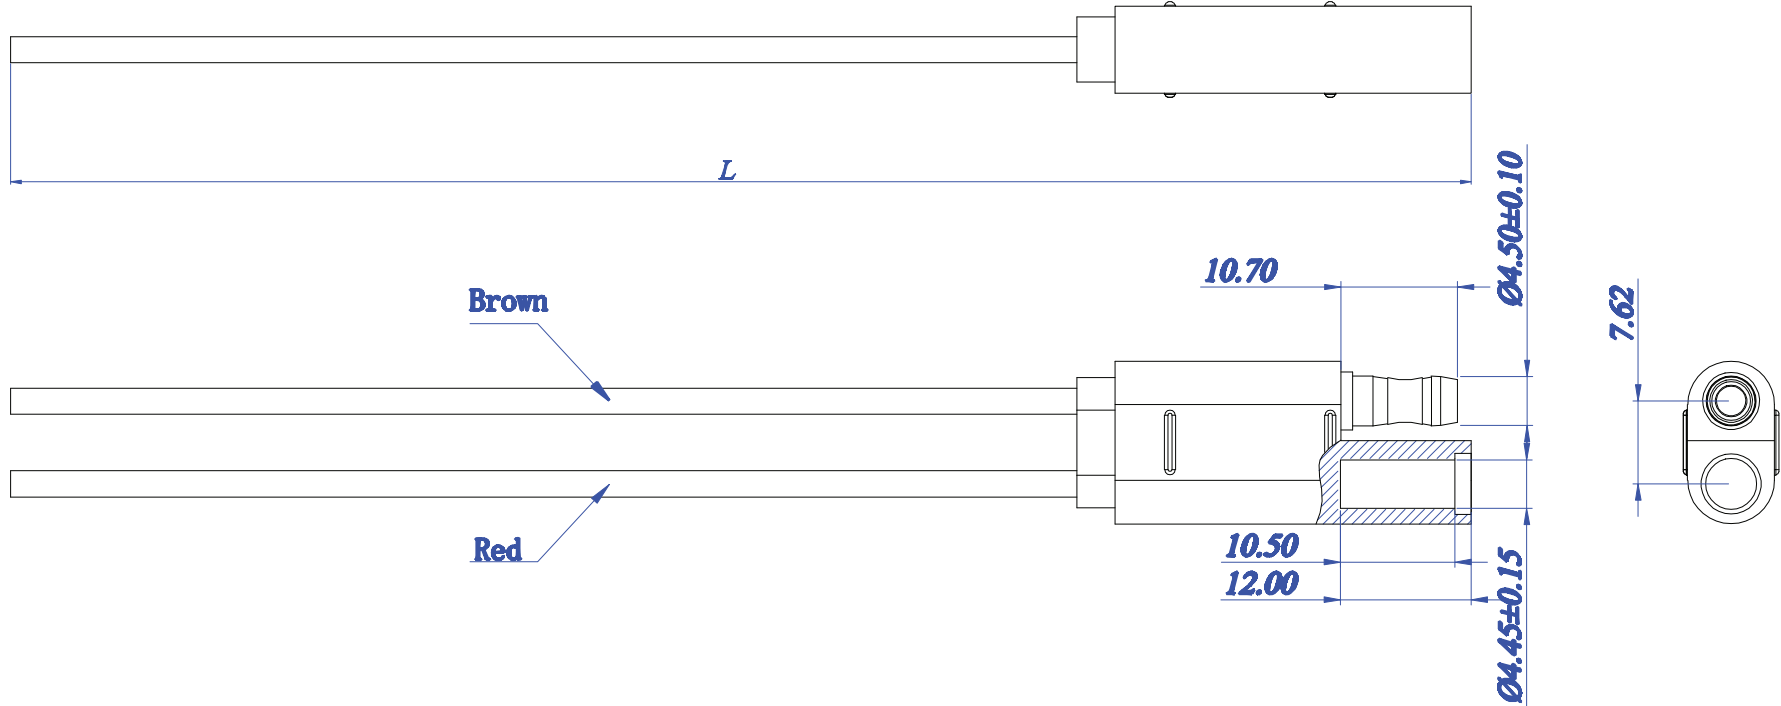

PART NUMBER	DESCRIPTION	L	WEIGHT (LBS.)
84955	2-WAY FLAT MOLDED CONNECTOR, 48" MALE-ONLY	48"	0.2
84975	2-WAY FLAT MOLDED CONNECTOR, 8" MALE-ONLY	8"	0.2

 DEL CITY	
WIRE RANGE	16 GAUGE STANDARD-19/29
WIRE	COPPER
WIRE INSUL.	PVC
WIRE TEMP	-34°C - 90°C
HOUSING	BLACK PVC
TERMINAL	TIN PLATED COPPER
NOT TO SCALE	